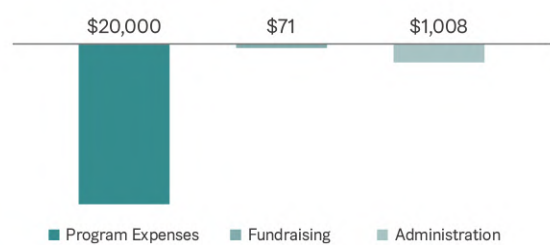

EugeneBell Korea

Income Total ₩2,324,575,261

Expenditures Total ₩2,324,575,261

EugeneBell USA

Income Total \$240,896

Expenditures Total ₩240,896

EugeneBell Canada

Income Total \$21,079