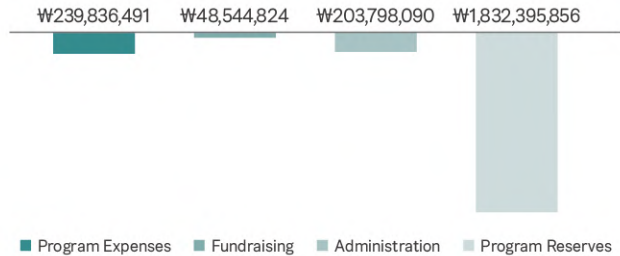

EugeneBell Korea

Income Total ₩2,324,575,261

Expenditures Total ₩2,324,575,261

EugeneBell USA

Income Total \$240,896

Expenditures Total ₩240,896

EugeneBell Canada

Income Total \$21,079