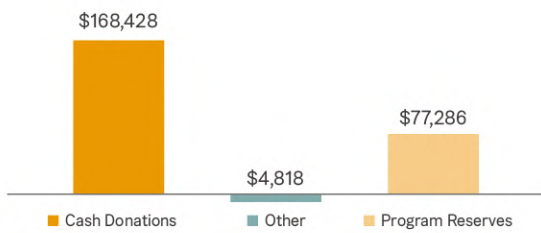

EugeneBell Korea

Income Total ₩2,324,575,261

Expenditures Total ₩2,324,575,261

EugeneBell USA

Income Total \$240,896

Expenditures Total ₩240,896

EugeneBell Canada

Income Total \$21,079