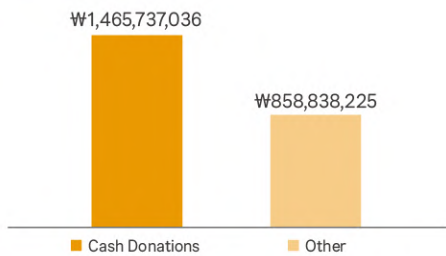

EugeneBell Korea

Income Total ₩2,324,575,261

Expenditures Total ₩2,324,575,261

EugeneBell USA

Income Total \$240,896

Expenditures Total ₩240,896

EugeneBell Canada

Income Total \$21,079