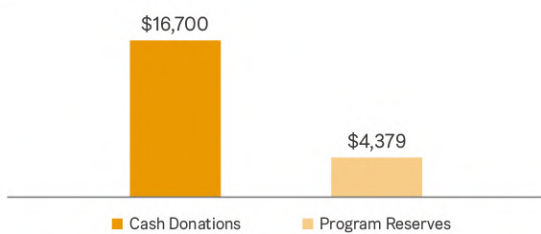

EugeneBell Korea

Income Total ₩2,324,575,261

Expenditures Total ₩2,324,575,261

EugeneBell USA

Income Total \$240,896

Expenditures Total ₩240,896

EugeneBell Canada

Income Total \$21,079