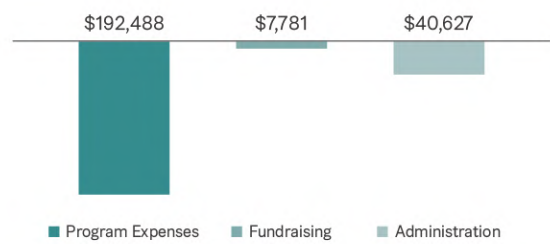

EugeneBell Korea

Income Total ₩2,324,575,261

Expenditures Total ₩2,324,575,261

EugeneBell USA

Income Total \$240,896

Expenditures Total ₩240,896

EugeneBell Canada

Income Total \$21,079